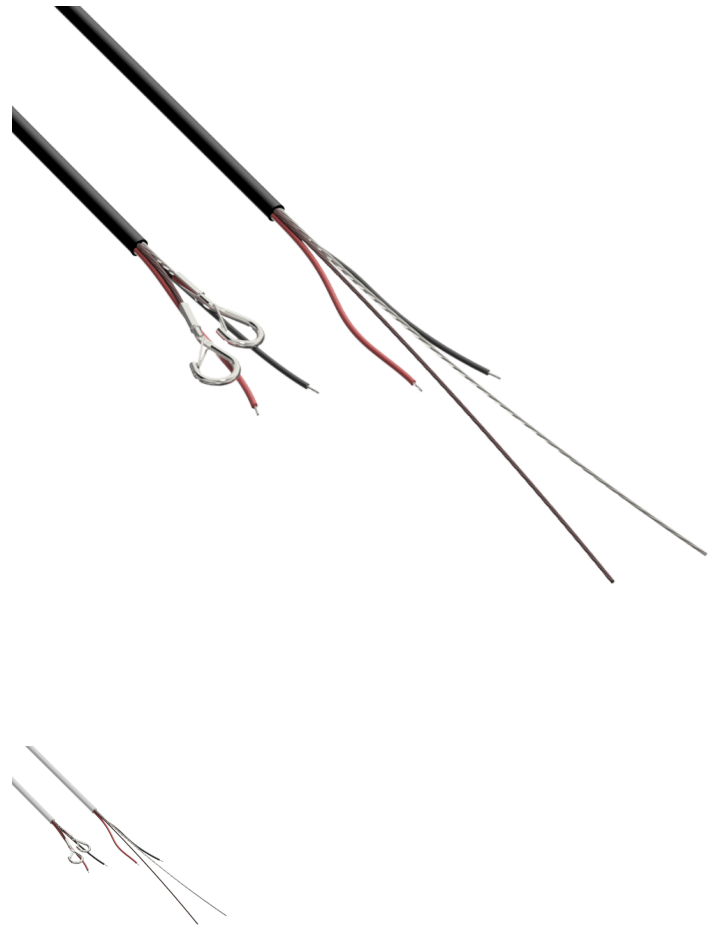

# DSC100

Connection cable with dual steel core, snap hook & open ends - 10 meter

Connection cable with dual steel core, snap hook & open ends - 10 meter. For use with the ALTI series speakers (not suited for ALTIxM series). This connection cable with two integrated steel cores is designed for suspension with an additional drop safety. Fixation is made through two snap-hooks on one end and a dual Grippler™ fixation on the other end.

## Variants:

---

- DSC100/B - Black
- DSC100/W - White