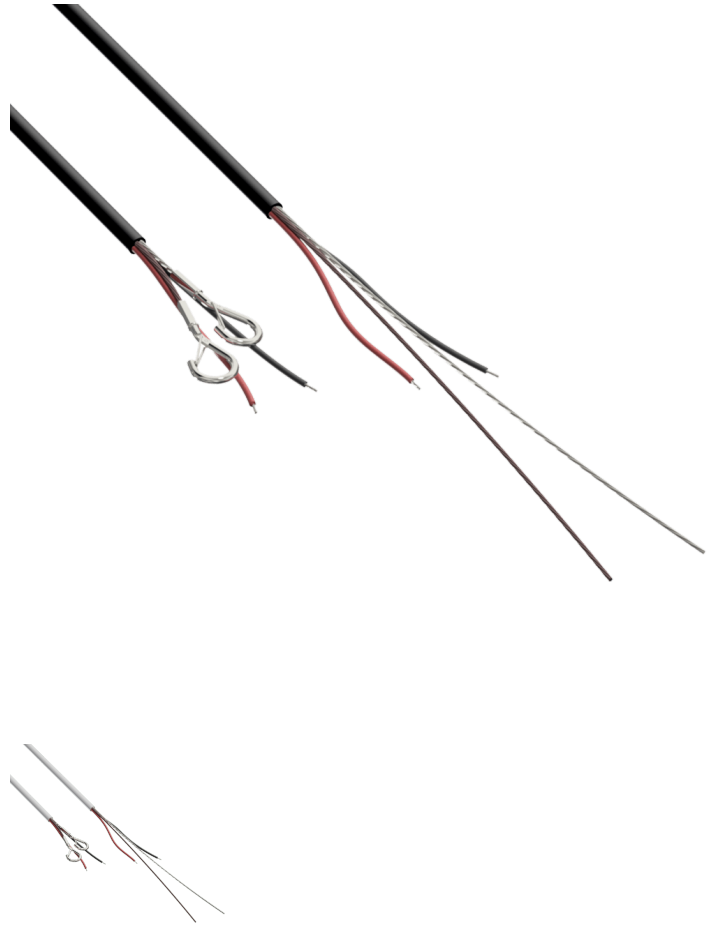

DSC70

Connection cable with dual steel core, snap hook & open ends - 7 meter

Connection cable with dual steel core, snap hook & open ends - 7 meter. For use with the ALTI series speakers (not suited for ALTIxM series). This connection cable with two integrated steel cores is designed for suspension with an additional drop safety. Fixation is made through two snap-hooks on one end and a dual Gripple™ fixation on the other end.

Variants:

- DSC70/B - Black
- DSC70/W - White