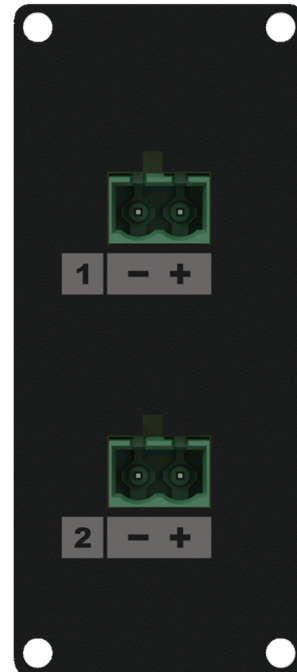

## CASY 1 space speaker level 2x 2-pin terminal block to 2-pin terminal block

### Highlights:

- Flexible system for system integration & connectivity
- Compatible with any CASY chassis
- SpeakON connectors by Neutrik
- Solderless connections
- 1.5 mm thick cold rolled steel frame
- Structured and scratch resistant black powder coating
- Assembly screws included

The CASY148 is a CASY module with two 2-pin terminal block connectors on both sides of the module. This flexible structure for system integration & connectivity can easily be implemented in a wide variety of CASY chassis.

### Product Features:

Dimensions	35.5 x 82.1 mm (W x H)	
Weight	0.049 kg	
Connection	Terminal block to terminal block (2-pin - 5.08 mm pitch)	
Module	Space	1