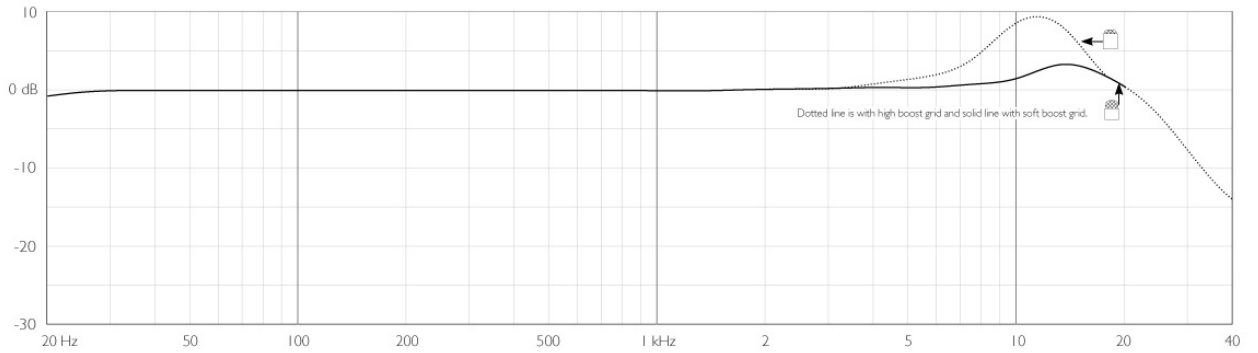

Specifications

4560 Frequency response

Typical response of a 4560 Binaural Headset Microphone

Polar pattern

Typical directional characteristics of a 4560 Binaural Headset Microphone