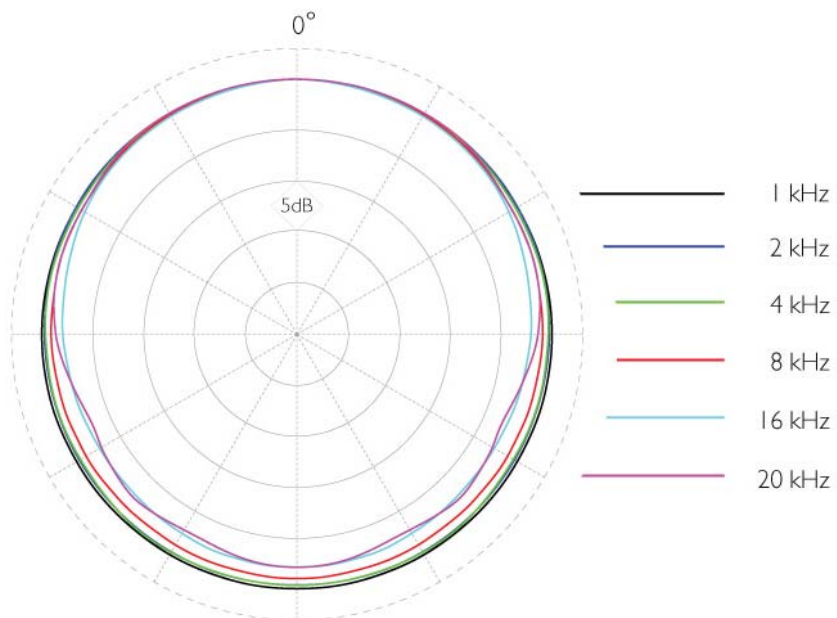

Specifications

4560 Frequency response

Typical response of a 4560 Binaural Headset Microphone

Polar pattern

Typical directional characteristics of a 4560 Binaural Headset Microphone